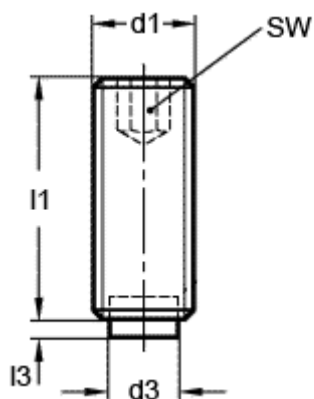

# Data Sheet

Article number: 20931658

Description: E+G Grub screw  
GN 913.3-M10-20-KU

## Measures

---

d1 = M10

d3 = 7

l1 = 20.0

l3 = 1.9

SW = 5.0